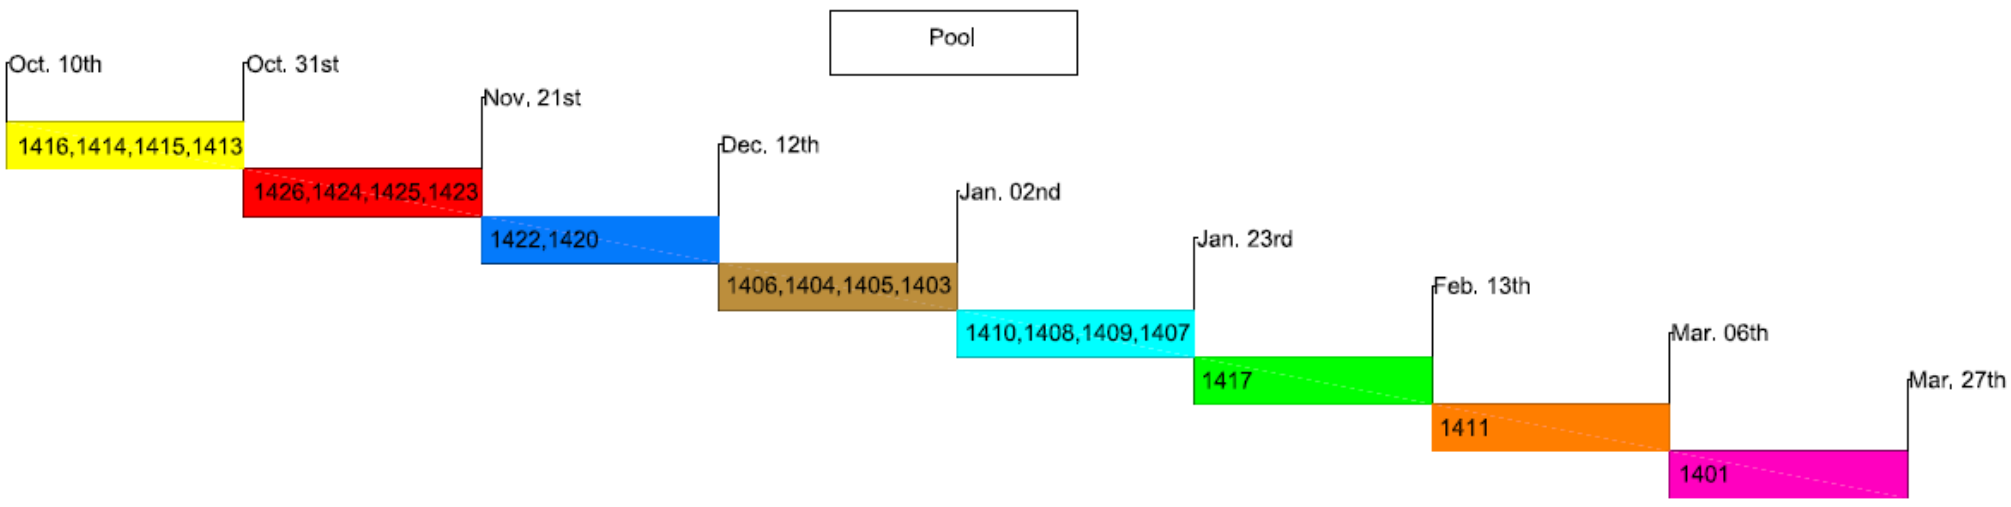

Gulf Beach Cottages

Building Layout and Schedule

Dates are for completion of Front Stairways only in Increments of 3 Weeks